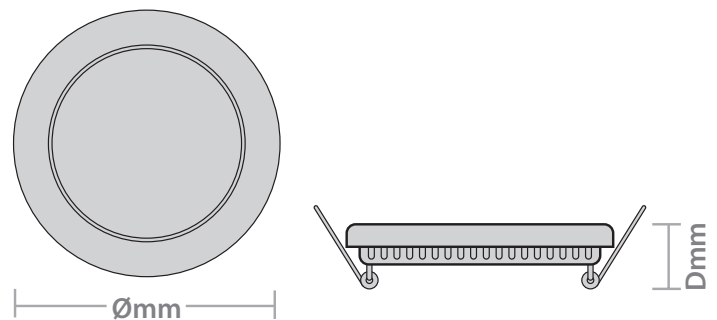

Specification

Material:	Bezel: Die-Cast Aluminium Diffuser: TP(b) rated PS
Colour Temperature:	3000K, 4000K & 6000K
Colour Finish	White 9016
CRI	Ra>80
LED Lifetime:	L70B50 30,000 Hrs
IP Rating:	IP44 (from below ceiling)
IK Rating:	IK04
Working Temperature:	-10°C to 50°C
Power Factor	0.9
Electrical Class	Class II
Guarantee:	3 Years

Dimensions

Product Code	Dimensions	Cut Out
ORB6	Ø: 120mm, D: 30mm	108 mm
ORB12	Ø: 170mm, D: 34mm	157 mm
ORB15	Ø: 200mm, D: 34mm	180 mm
ORB18	Ø: 225mm, D: 34mm	205 mm
ORB20	Ø: 240mm, D: 35mm	220 mm

Product Code	Description	Wattage	Colour Temperature	Lumen Output	Efficacy	Weight (Kg)	Barcode
ORB6-30	Orbit Circular Downlight	6W	3000K	450 lm	75 lm/W	0.10	5055807622295
ORB6-40	Orbit Circular Downlight	6W	4000K	450 lm	75 lm/W	0.10	5055807622301
ORB6-60	Orbit Circular Downlight	6W	6000K	450 lm	75 lm/W	0.10	5055807622318
ORB12-30	Orbit Circular Downlight	12W	3000K	900 lm	75 lm/W	0.23	5055807622325
ORB12-40	Orbit Circular Downlight	12W	4000K	900 lm	75 lm/W	0.23	5055807622332
ORB12-60	Orbit Circular Downlight	12W	6000K	900 lm	75 lm/W	0.23	5055807622349
ORB15-30	Orbit Circular Downlight	15W	3000K	1125 lm	75 lm/W	0.30	5055807622356
ORB15-40	Orbit Circular Downlight	15W	4000K	1125 lm	75 lm/W	0.30	5055807622363
ORB15-60	Orbit Circular Downlight	15W	6000K	1125 lm	75 lm/W	0.30	5055807622370
ORB18-30	Orbit Circular Downlight	18W	3000K	1440 lm	80 lm/W	0.39	5055807622387
ORB18-40	Orbit Circular Downlight	18W	4000K	1440 lm	80 lm/W	0.39	5055807622394
ORB18-60	Orbit Circular Downlight	18W	6000K	1440 lm	80 lm/W	0.39	5055807622400
ORB20-30	Orbit Circular Downlight	20W	3000K	1600 lm	80 lm/W	0.50	5055807622417
ORB20-40	Orbit Circular Downlight	20W	4000K	1600 lm	80 lm/W	0.50	5055807622424
ORB20-60	Orbit Circular Downlight	20W	6000K	1600 lm	80 lm/W	0.50	5055807622431